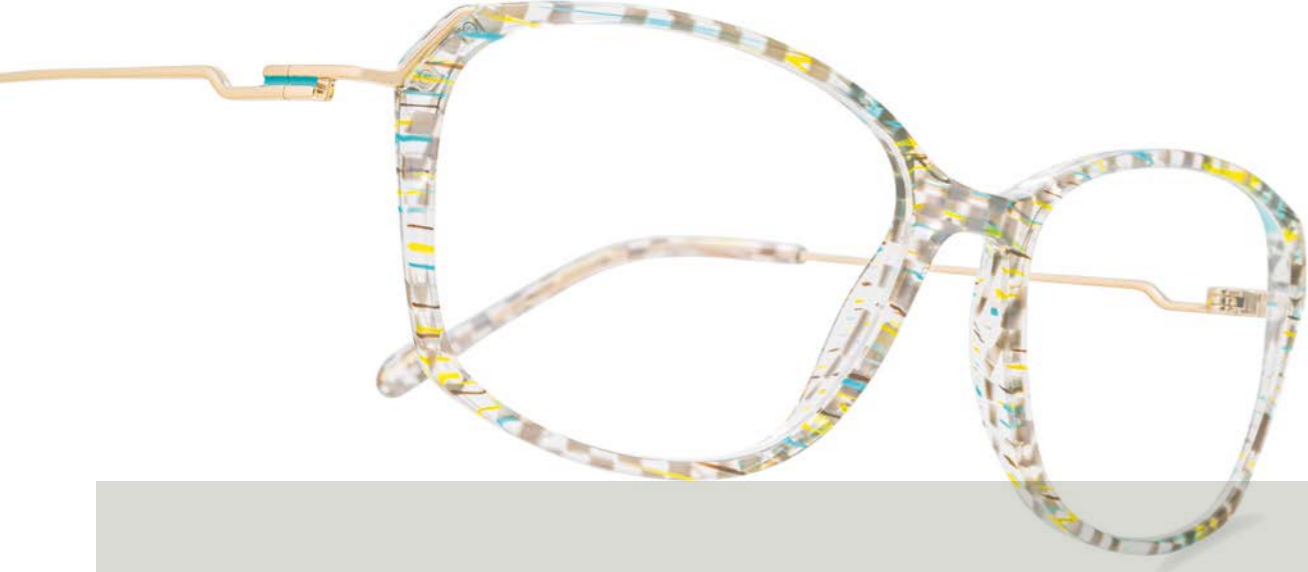

OWP SIGNATURE ACETATE®

NEW COLLECTION

ice blue silver

night blue crystal

aubergine black

turquoise crystal

2 1 9 3

100 flint grey
yellow